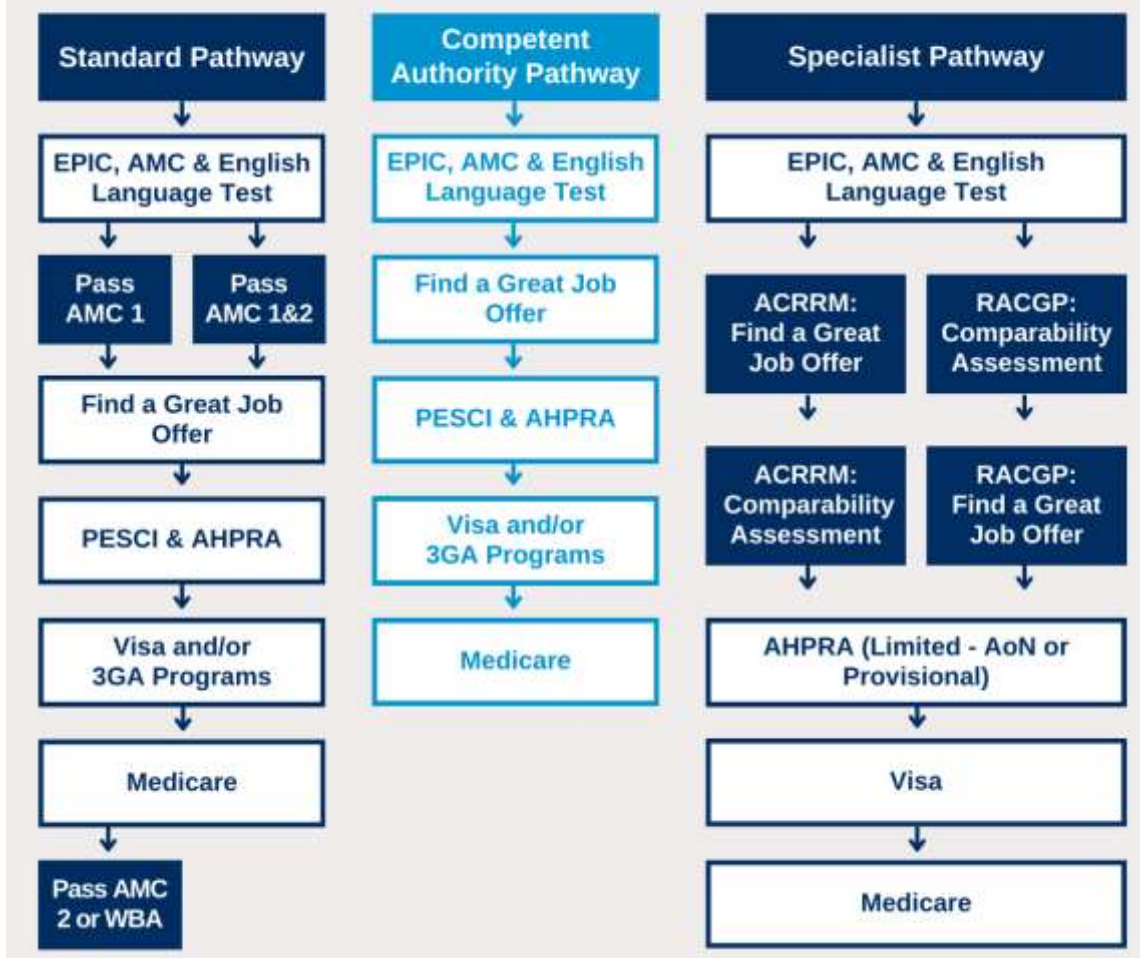

1-5

Route Planning
Language and Cultural Barriers
Networks and Mentors
Industry Collaboration
University Support

1

Route Planning

International Routes to Registration

*Qualification and Experience must total no less than 7 years

Pathways to Working as a GP in Australia

2

Language and Cultural Barriers

3

Networks and Mentors

4

Industry Collaboration

5